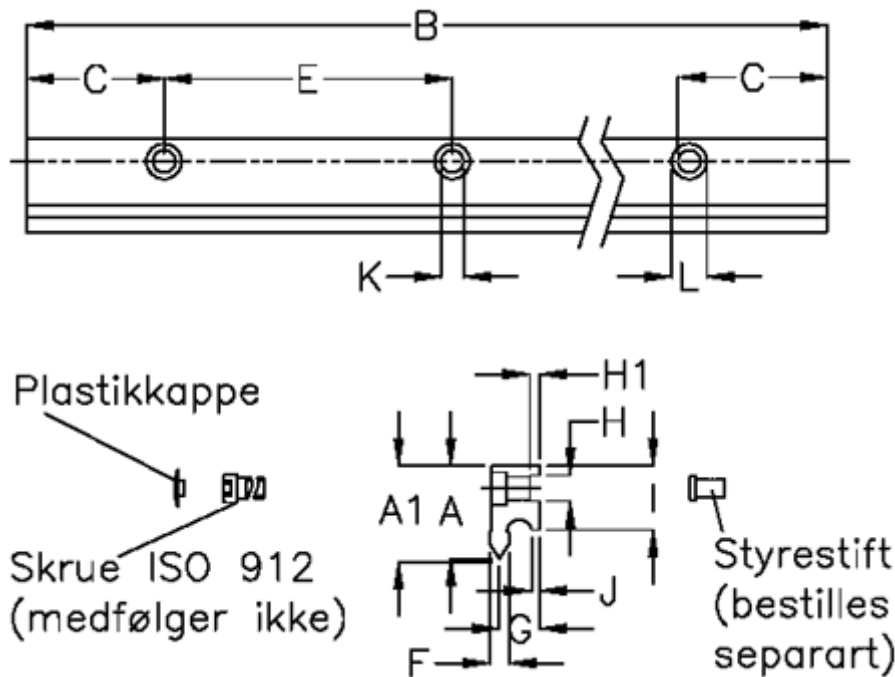

Article number: 0571255536

Description: Hepco GV3 slide NL E L536 P3
with counterbored holes

Measures

A	= 43	G	= 19.7	Weight kg/1000 = 6.00
A1	= 43.89	H	= 12	
B	= 536	H1	= 4.0	
C	= 88.0	I	= 30.40	
E	= 180	J	= 4.80	
F	= 9.43	K	= 11.0	
For bearing	= J54	L	= 18 x 10	
For guide pin	= SDP12	Precision type	= P3	